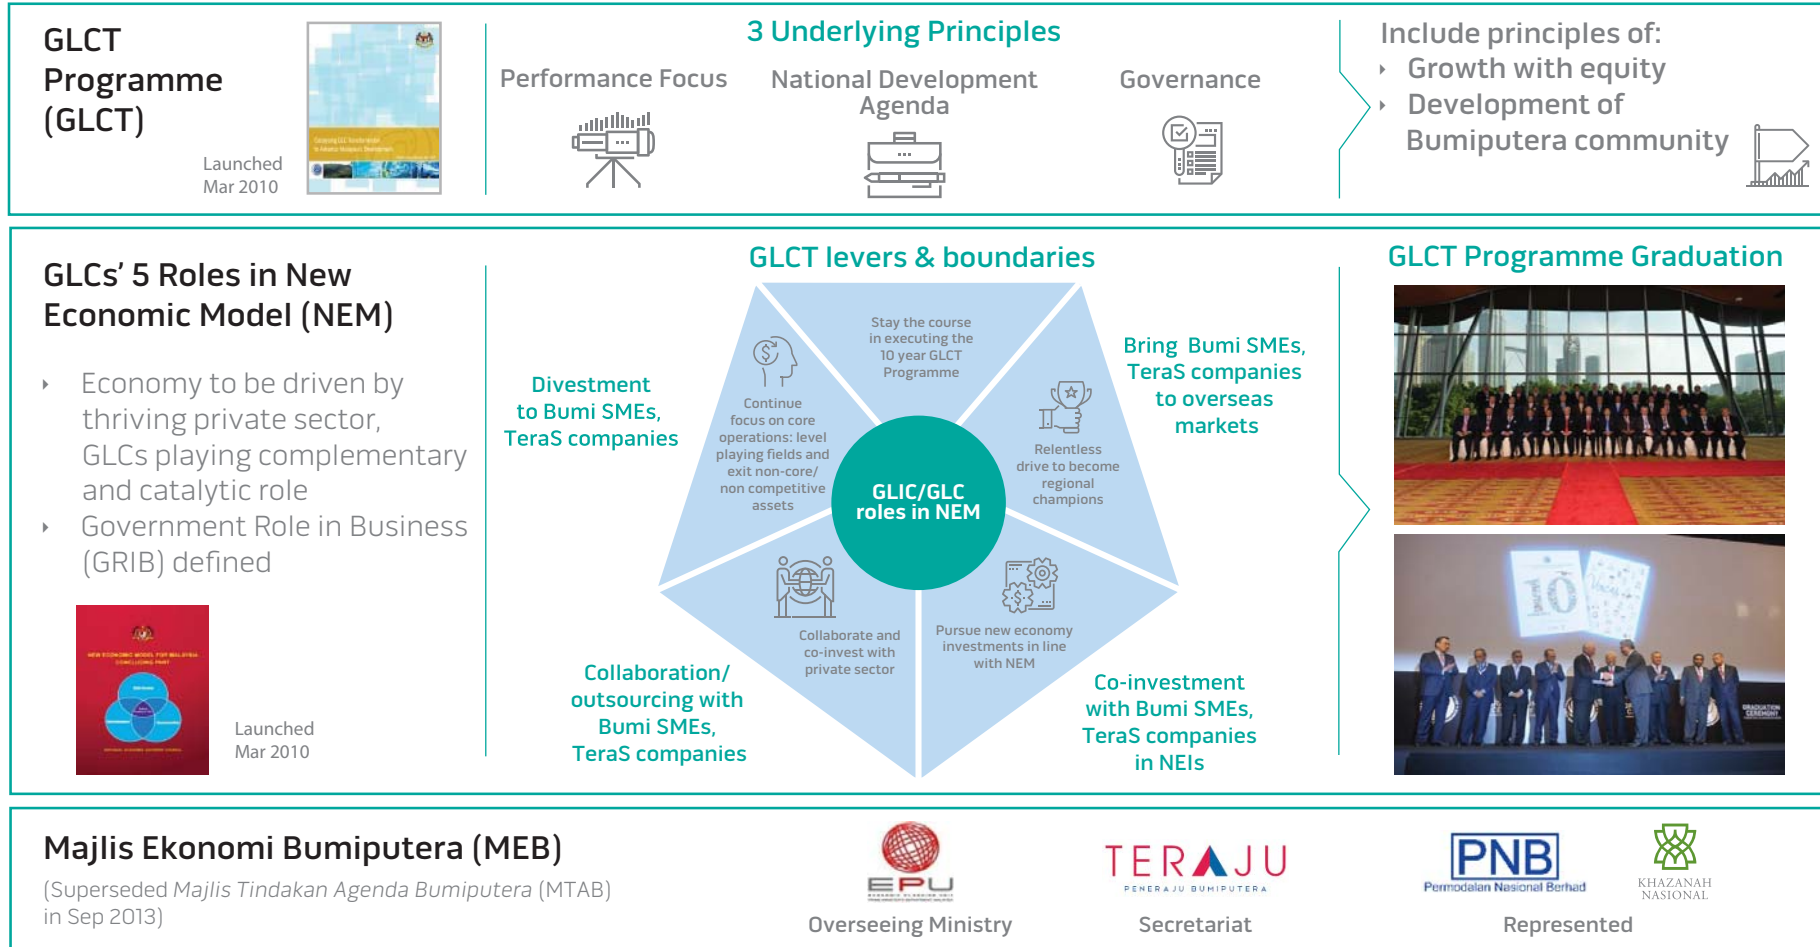

## GLCS IN ADVANCING BUMIPUTERA AGENDA ARE GUIDED BY :

Source: BEA Secretariat

Figure 1

Note: TeraS - High Performing Bumiputera Companies

<sup>1</sup>The 20 Government-Linked Companies (GLC) that participated in the GLC Transformation Programme.